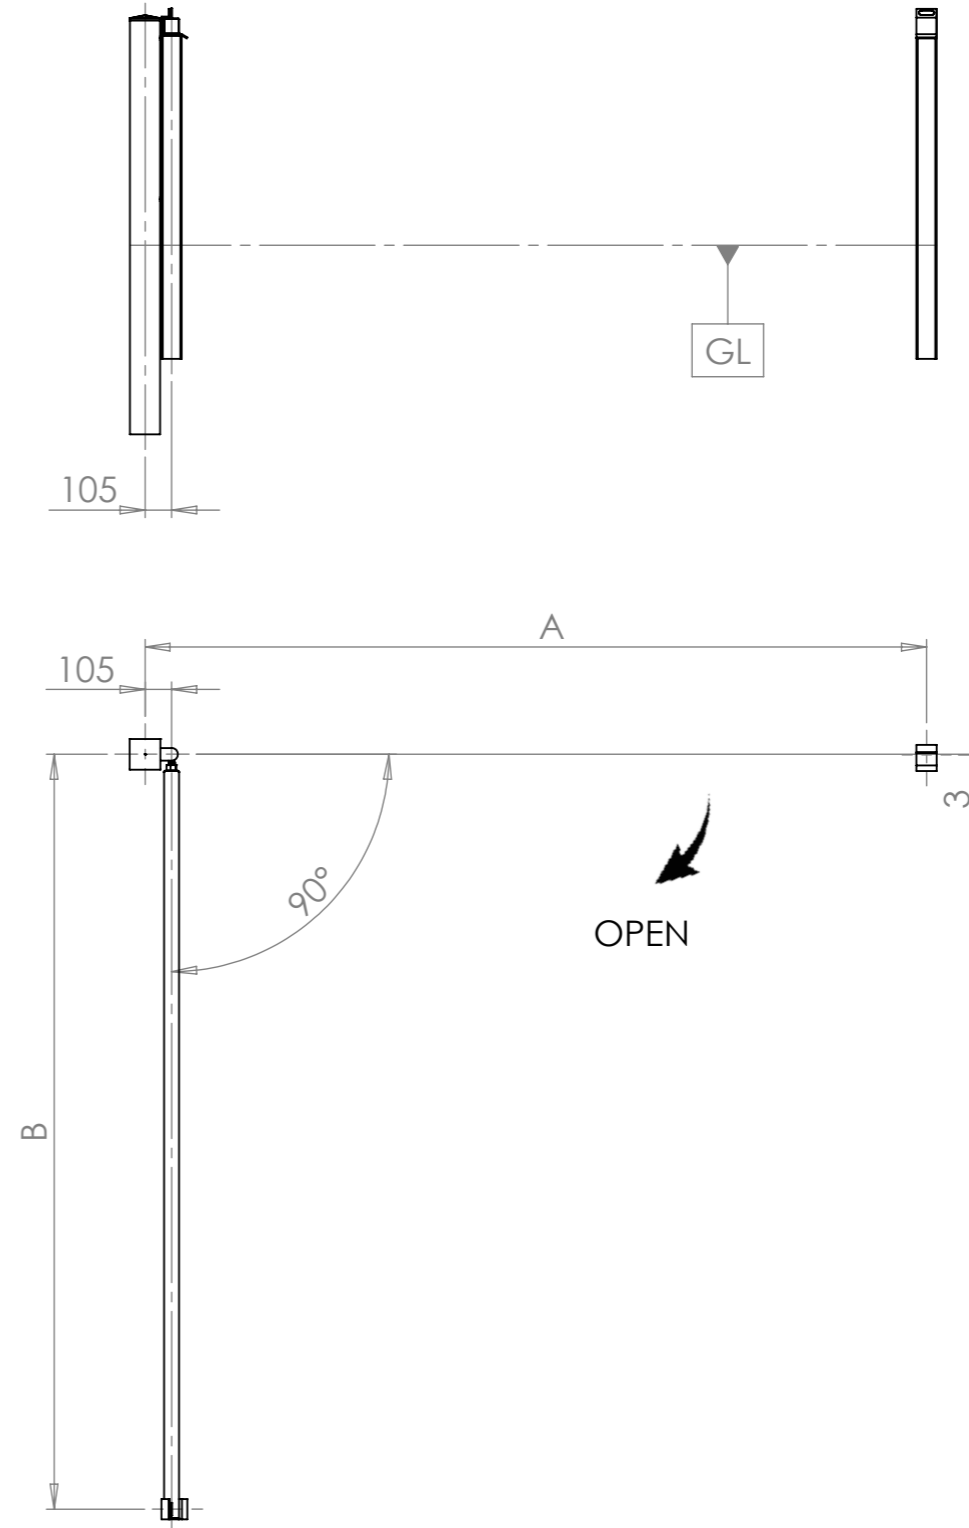

PART CODE	DESCRIPTION	(A) MM	(B) MM	(C) MM	MATERIAL	FINISH
54CP3S	3M VEHICLE BARRIER ARM KIT	3000	3100	3200	Mild Steel	Galvanised
54CP4S	4M VEHICLE BARRIER ARM KIT	4000	4100	4200	Mild Steel	Galvanised
54CP5S	5M VEHICLE BARRIER ARM KIT	5000	5100	5200	Mild Steel	Galvanised

DESCRIPTION: 3m, 4m, 5m Vehical Barrier Arm Kit				
	NAME	DATE	REVISION	UNLESS OTHERWISE SPECIFIED ALL DIMENSIONS ARE IN MILLIMETERS
DRAWN	EF	05/12/18	A	
CHECKED				DO NOT SCALE DRAWING
				SCALE:1:10

A3

BARRIER SHOWN IN OPEN POSITION  
USING BARRIER ARM RECEIVING POST

BARRIER ARM RECEIVING POST TO LOCK BARRIER IN OPEN POSITION  
PART CODE: 54BARP **(SOLD SEPARATELY)**

PART CODE	DESCRIPTION	(A) MM	(B) MM
54CP3S	3M VEHICLE BARRIER ARM KIT	3100	2995
54CP4S	4M VEHICLE BARRIER ARM KIT	4100	3995
54CP5S	5M VEHICLE BARRIER ARM KIT	5100	4995

DESCRIPTION: 3m, 4m, 5m Vehical Barrier Arm Kit				
	NAME	DATE	REVISION	UNLESS OTHERWISE SPECIFIED ALL DIMENSIONS ARE IN MILLIMETERS
DRAWN	EF	05/12/18	A	
CHECKED				SCALE:1:30