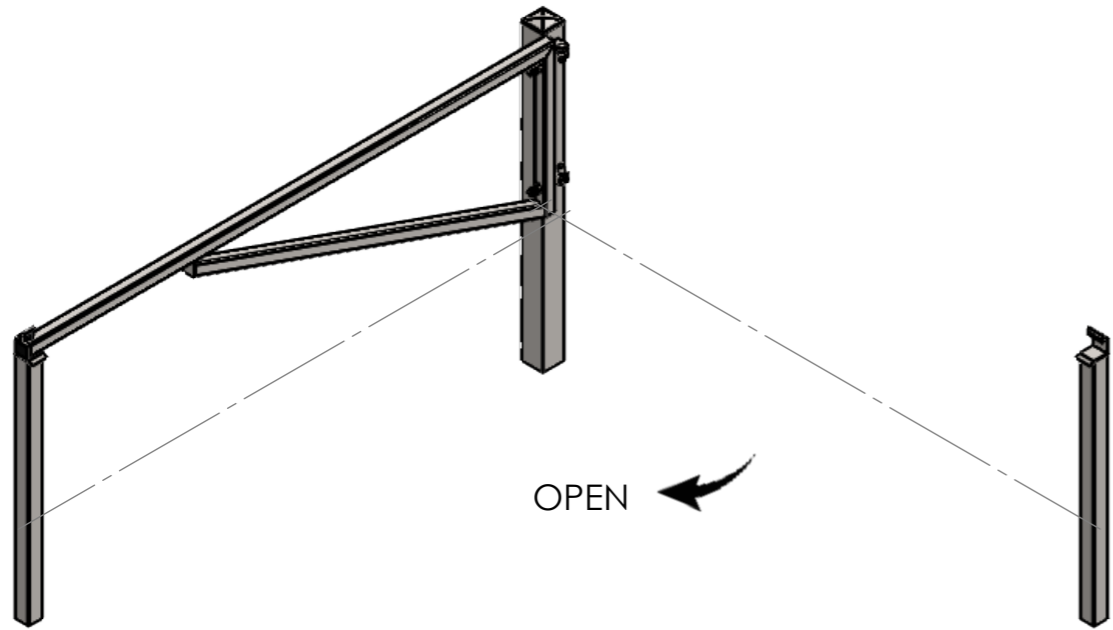

PART CODE	DESCRIPTION	(A) MM	(B) MM	(C) MM	MATERIAL	FINISH
54CP3S	3M VEHICLE BARRIER ARM KIT	3000	3100	3200	Mild Steel	Galvanised
54CP4S	4M VEHICLE BARRIER ARM KIT	4000	4100	4200	Mild Steel	Galvanised
54CP5S	5M VEHICLE BARRIER ARM KIT	5000	5100	5200	Mild Steel	Galvanised

DESCRIPTION: 3m, 4m, 5m Vehical Barrier Arm Kit				
	NAME	DATE	REVISION	UNLESS OTHERWISE SPECIFIED ALL DIMENSIONS ARE IN MILLIMETERS
DRAWN	EF	05/12/18	A	
CHECKED				DO NOT SCALE DRAWING
				SCALE:1:10

A3

BARRIER SHOWN IN OPEN POSITION  
USING BARRIER ARM RECEIVING POST

BARRIER ARM RECEIVING POST TO LOCK BARRIER IN OPEN POSITION  
PART CODE: 54BARP **(SOLD SEPARATELY)**

PART CODE	DESCRIPTION	(A) MM	(B) MM
54CP3S	3M VEHICLE BARRIER ARM KIT	3100	2995
54CP4S	4M VEHICLE BARRIER ARM KIT	4100	3995
54CP5S	5M VEHICLE BARRIER ARM KIT	5100	4995